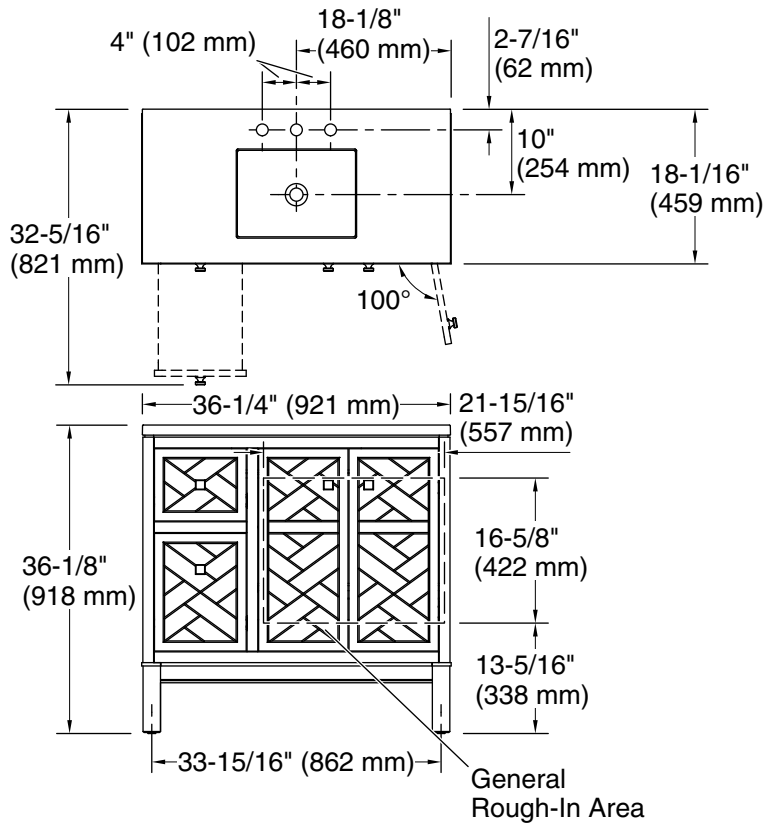

Technical Information

All product dimensions are nominal.

Notes

Install this product according to the installation instructions.