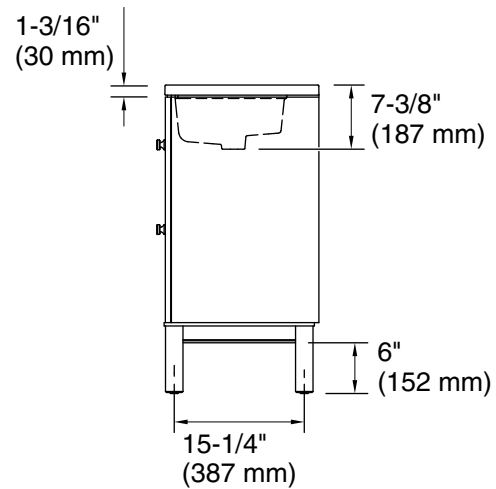

### Features

- Two full-extension 12-3/4" (325 mm) drawers with soft-close side-mount slides
- Three-way adjustable slow-close door hinges for easy cabinet access
- 18" (457 mm) cabinet interior provides ample storage space
- Finish-matched cabinet interior offers generous clearance for plumbing
- Customize your storage with optional accessories such as floor liners, drawer organizers, and perfectly sized containers (sold separately)
- Coordinates with K-33534 upgraded hardware finishes, K-25816 quartz backsplash, and K-25819 quartz side splash (sold separately)

### Technical Information

All product dimensions are nominal.