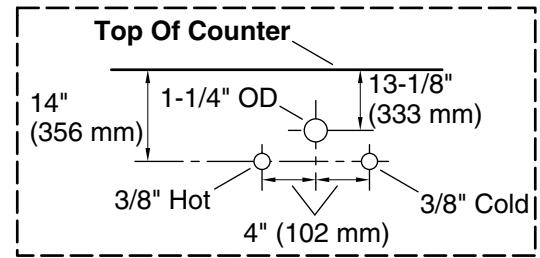

Technical Information

All product dimensions are nominal.

Notes

Install this product according to the installation instructions.